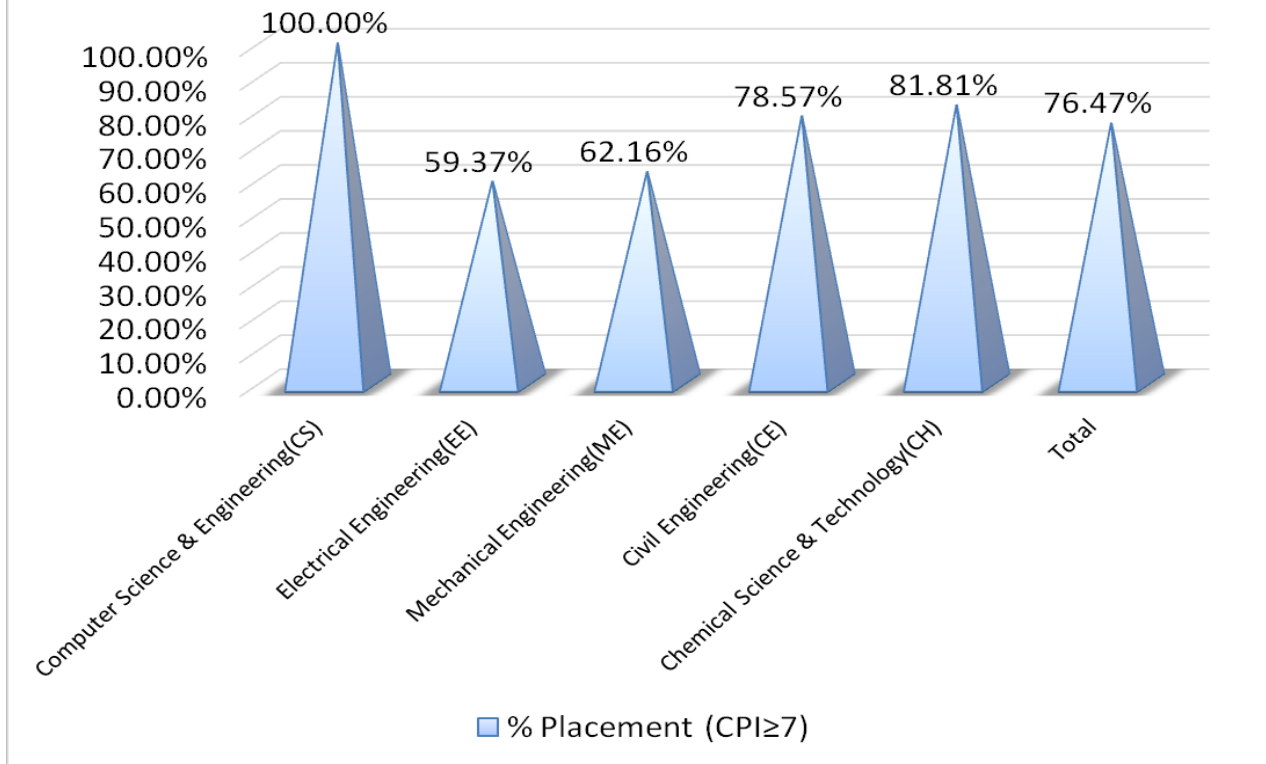

Branch Wise B.Tech Placement (CPI≥7)(in Percentage)- 2016-17